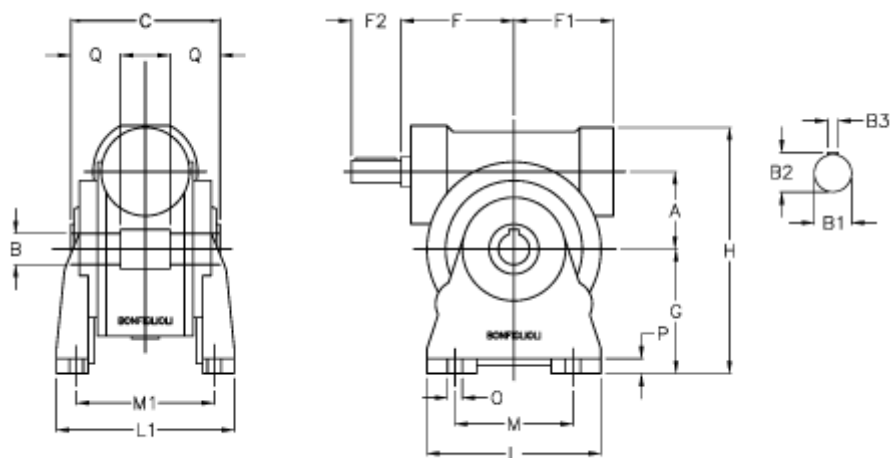

Article number: 3901130056100

Description: Worm gear with solid input shaft  
VF 130N-56-HS

## Measures

a	= 130.0	F1	= 154	P	= 18
B	= 45	g	= 195	Q	= 52.5
B1 E7	= 30	H	= 390		
B2	= 33.0	L	= 310		
B3 H9	= 8	L1	= 245		
C	= 165	m	= 220		
Description	= VF 130A-xx-HS	M1	= 191.0		
F	= 160.0	O	= 16.0		